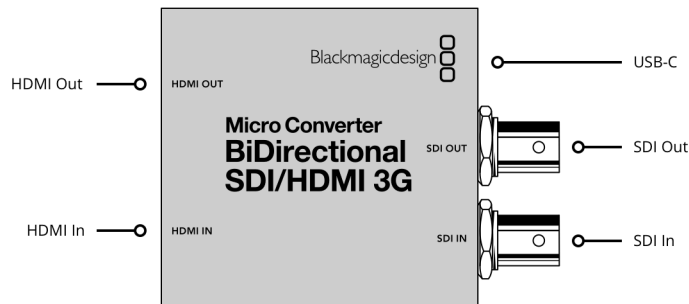

Micro Converter BiDirectional SDI/HDMI 3G

Get the world's smallest bidirectional broadcast quality converter! Convert SDI to HDMI and at the same time HDMI to SDI, even in different formats! Plus it supports camera control protocol conversion, so you can use Blackmagic Pocket Cinema Cameras with professional SDI live production switchers!

HDMI Outputs

HDMI Type A out.

Multi Rate Support

Auto detection of SD or HD.

Updates, Configurations and Power

USB Type-C.

Relocking

Yes

Standards

SDI Video Standards

525i59.94 NTSC, 625i50 PAL

HD Video Standards

720p50, 720p59.94, 720p60
1080p23.98, 1080p24, 1080p25,
1080p29.97, 1080p30, 1080p47.95,
1080p48, 1080p50, 1080p59.94,
1080p60
1080PsF25, 1080PsF29.97, 1080PsF30
1080i50, 1080i59.94, 1080i60
2Kp23.98 DCI, 2Kp24 DCI, 2Kp25 DCI,
2Kp29.97 DCI, 2Kp30 DCI,
2Kp47.95 DCI, 2Kp48 DCI, 2Kp50 DCI,
2Kp59.94 DCI, 2Kp60 DCI
2KPsF25 DCI, 2KPsF29.97 DCI,
2KPsF30 DCI

SDI Compliance

SMPTE 259M, SMPTE 292M,
SMPTE 296M, SMPTE 424M,
SMPTE 425M

SDI Video Rates

SDI video connections are automatically switchable between standard definition and high definition, and user selectable for level A or B via setup utility.