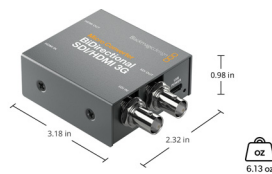

Software

Internal software upgrade via USB.

Power Requirements

Power Consumption

2.5 W

Operational Voltage Range

4.4 to 5.25V DC

Environmental Specifications

Operating Temperature

0° to 40° C (32° to 104° F)

Storage Temperature

-20° to 60° C (-4° to 140° F)

Relative Humidity

0% to 90% non-condensing

Physical Specifications

What's Included

Micro Converter BiDirectional SDI/HDMI 3G

Warranty

3 Year Limited Manufacturer's Warranty.