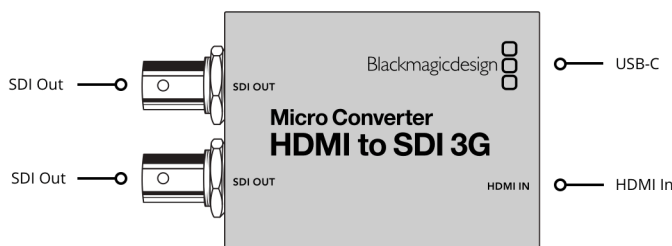

Micro Converter HDMI to SDI 3G wPSU

This model is perfect for connecting HDMI cameras and computers to professional SDI equipment! You get two 3G-SDI outputs which can be set to level A or level B formats. Unlike cheap converters, it even supports feature film video formats including 1080p24, 1080p47.95 and 1080p48. Includes 100 to 240V AC power supply with international socket adapters.

$59

Connections

SDI Video Outputs

2 x SD, HD or 3G-SDI.
Automatically matches the HDMI input.

HDMI Video Inputs

HDMI Type A in.

Updates, Configurations and Power

USB Type-C.

Multi Rate Support

Auto detection of SD or HD.

Reclocking

Yes

Standards

SDI Video Standards

525i59.94 NTSC, 625i50 PAL

HD Video Standards

720p50, 720p59.94, 720p60
1080p23.98, 1080p24, 1080p25,
1080p29.97, 1080p30, 1080p47.95,
1080p48, 1080p50, 1080p59.94,
1080p60
1080i50, 1080i59.94, 1080i60

SDI Compliance

SMPTE 259M, SMPTE 292M,
SMPTE 296M, SMPTE 424M,
SMPTE 425M

SDI Video Rates

SDI video connections are switchable between standard definition and high definition, and user selectable level A and B for 3G-SDI via setup utility.

SDI Color Precision

4:2:2

SDI Color Space

YUV

SDI Auto Switching

Automatically detects SD, HD and 3G-SDI