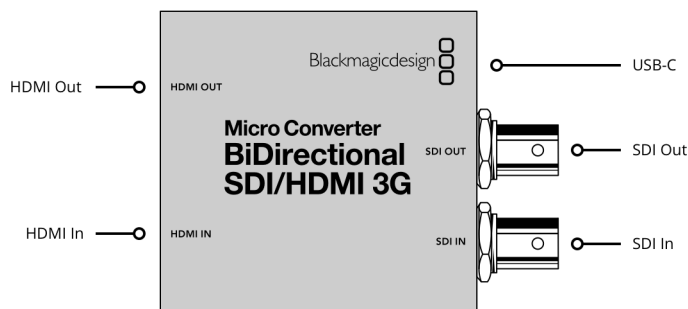

Micro Converter BiDirectional SDI/HDMI 3G wPSU

Get the world's smallest bidirectional broadcast quality converter! Convert SDI to HDMI and at the same time HDMI to SDI, even in different formats! Plus it supports camera control protocol conversion, so you can use Blackmagic Pocket Cinema Cameras with professional SDI live production switchers! Includes 100 to 240V AC power supply with international socket adapters.

Standards

SDI Video Standards

525i59.94 NTSC, 625i50 PAL

HD Video Standards

720p50, 720p59.94, 720p60
1080p23.98, 1080p24, 1080p25,
1080p29.97, 1080p30, 1080p47.95,
1080p48, 1080p50, 1080p59.94,
1080p60
1080PsF25, 1080PsF29.97, 1080PsF30
1080i50, 1080i59.94, 1080i60
2Kp23.98 DCI, 2Kp24 DCI, 2Kp25 DCI,
2Kp29.97 DCI, 2Kp30 DCI,
2Kp47.95 DCI, 2Kp48 DCI, 2Kp50 DCI,
2Kp59.94 DCI, 2Kp60 DCI
2KPsF25 DCI, 2KPsF29.97 DCI,
2KPsF30 DCI

SDI Compliance

SMPTE 259M, SMPTE 292M,
SMPTE 296M, SMPTE 424M,
SMPTE 425M

SDI Video Rates

SDI video connections are automatically switchable between standard definition and high definition, and user selectable for level A or B via setup utility.