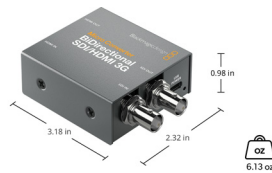

Software

Internal software upgrade via USB.

Power Requirements

Power Supply

+5V universal power supply included with international socket adapters for most countries.

Power Consumption

2.5 W

Operational Voltage Range

4.4 to 5.25V DC

Environmental Specifications

Operating Temperature

0° to 40° C (32° to 104° F)

Storage Temperature

-20° to 60° C (-4° to 140° F)

Relative Humidity

0% to 90% non-condensing

Physical Specifications

What's Included

Micro Converter BiDirectional SDI/HDMI 3G wPSU

+5V universal power supply with international socket adapters

---

Warranty

3 Year Limited Manufacturer's Warranty.