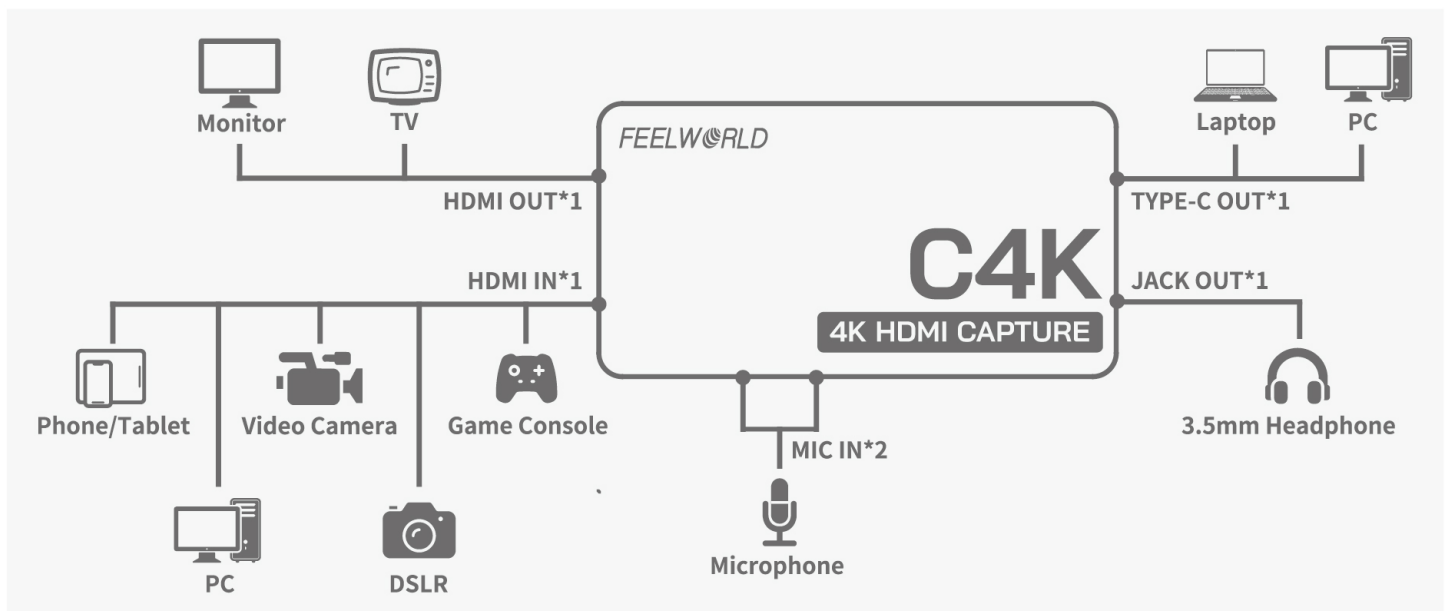

# C4K HDMI VIDEO CAPTURE

**4K** 60Hz

4K HDMI  
IN& OUT

VRR Variable  
Refresh Rate

High  
Refresh Rate

Plug and  
Play

Low  
Latency

CNC  
Aluminium

## >> FEATURES

- High quality CNC aluminium housing
- Pocket size, tiny and portable
- HDMI input and output support up to 4K60Hz
- MJPEG format supports up to 4K60Hz
- NV12, I420 format support up to 4K30Hz
- Supports 240Hz per second high refresh rate
- Support Variable refresh rate(VRR), real time adaptation the signal source and device frame rate
- USB3.0 plug and play, driver free
- Compatible with Windows, MacOS, Linux system
- Compatible OBS Studio, Potplayer and more software
- Dual mic audio inputs and a 3.5mm headphone jack

## >> PARAMETER

Description	4K HDMI VIDEO CAPTURE
Model	C4K
Material	CNC Aluminium
Input	HDMI 2.0
Output	HDMI 2.0, Type-C
Audio	2*MIC, 1*3.5mm headphone jack
HDMI	480i/576i/480p/576p
Input and	720p (60/59.94/50/30/29.97/25/24/23.98)
Output	1080i (60/59.94/50)
Support	1080p (60/59.94/50/30/29.97/25/24/23.98)
Format	3840×2160p (60/50/30/29.97/25/24/23.98) 4096×2160p (60/50/30/29.97/25/24/23.98)
Video Format	MJPEG,YUY2,NV12,I420,RGB24,P010
Compatible System	Windows 7/8/10/11, Linux, MacOS
Compatible Software	OBS Studio/Potplayer/XSplit/QuickTime Player,etc.
Voltage of Computer	5V at least
Unit Weight	52g
Unit Size	85x45x10mm